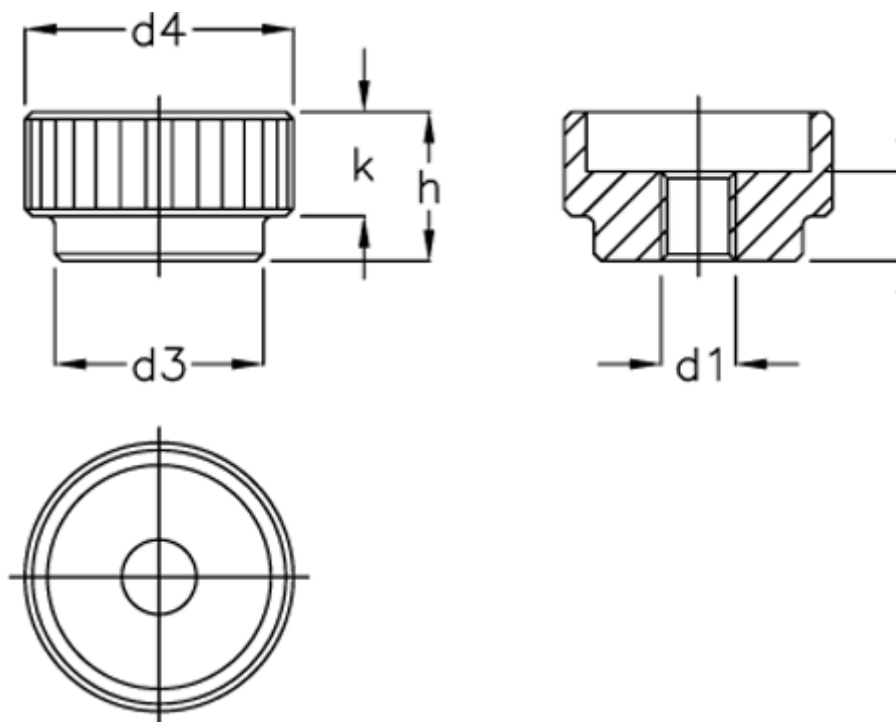

Article number: 207075111

Description: E+G Knurled nut DIN 6303-M10-A-NI

Measures

$d1 = M 10$

$d3 = 28$

$d4 = 36$

$h = 20$

$k = 14$